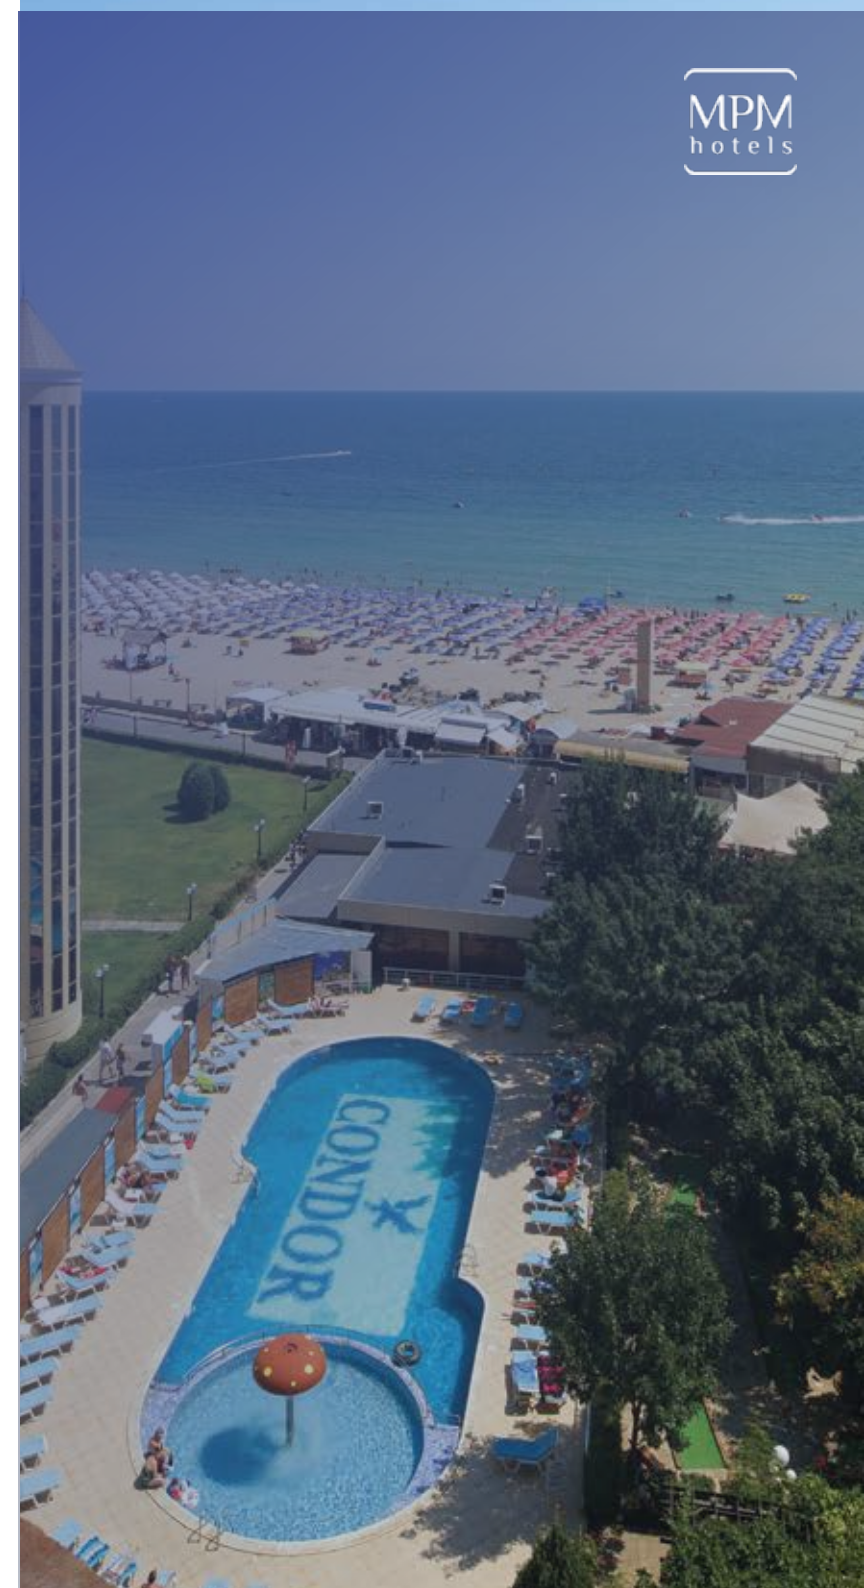

Main Restaurant

- Available for breakfast, lunch and dinner on a buffet
- Outdoor garden available for outdoor dining
- Part of All-Inclusive Light concept
- International cuisine. Vegetarian and Diet options available.
- High-chairs for kids available

Lobby bar

- Part of All-Inclusive Light concept

Pool bar

- Part of All-Inclusive Light concept

Outdoor pool

- Outdoor pool with a children section
- Depth: From 0.60m to 1.60 m
- Sunbeds and umbrellas by the pool are complimentary, subject to availability

Beach

- Public sand beach 50 m from the hotel
- Beach length: 9 km
- Sunbeds and umbrellas on the beach, additional charge, external service.

Sport

- Complimentary fitness access on hotel territory